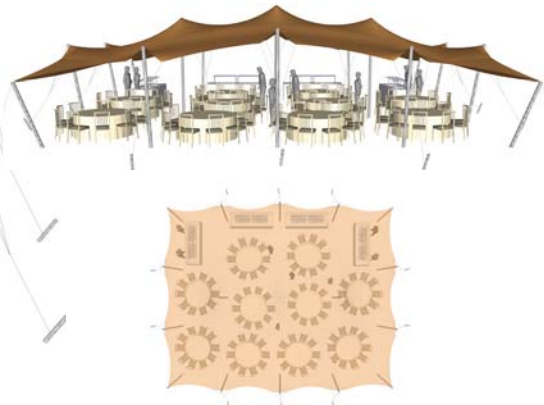

Nomadik® Stretch Tent 12m x 15m (180m²) / 39ft x 49ft (1911 sq. ft.) All Sides Up

Cinema Seating - 180 pax

Cocktail Seating - 120 pax

Banquet Seating - 90 pax

TENT SIZE IN METERS	SQUARE METERS	TENT SIZE IN FEET	SQUARE FEET	VOLUMETRIC WEIGHT	WEIGHT	APPROX. DIMENSIONS WHEN PACKED	RIGGERS NEEDED	APPROX. TIME TO SET UP
12m x 15m	180m ²	39ft x 49ft	1911 sq. ft	165.6	139 kg	120cm x 75cm x 55cm	2-3	2 hrs