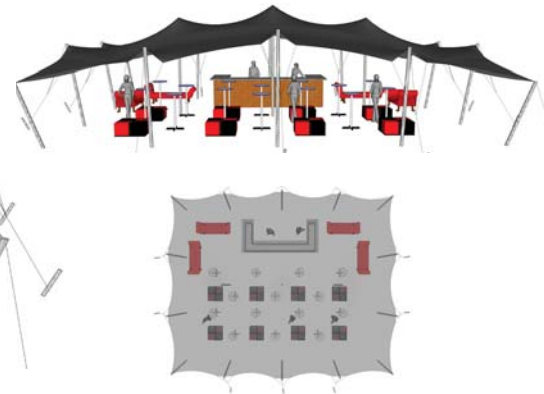

Nomadik® Stretch Tent 12m x 15m (180m²) / 39ft x 49ft (1911 sq. ft.) All Sides Up

Cinema Seating - 180 pax

Cocktail Seating - 120 pax

Banquet Seating - 90 pax

TENT SIZE IN METERS	SQUARE METERS	TENT SIZE IN FEET	SQUARE FEET	VOLUMETRIC WEIGHT	WEIGHT	APPROX. DIMENSIONS WHEN PACKED	RIGGERS NEEDED	APPROX. TIME TO SET UP
12m x 15m	180m ²	39ft x 49ft	1911 sq. ft	165.6	139 kg	120cm x 75cm x 55cm	2-3	2 hrs