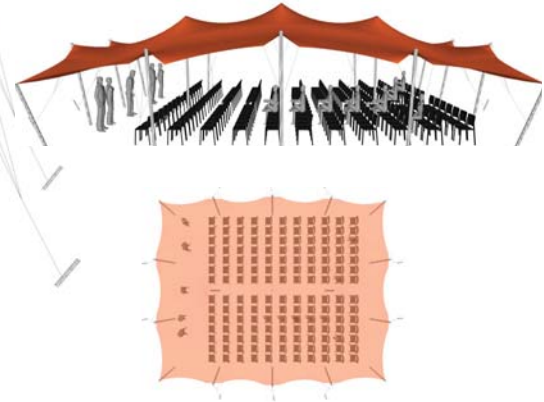

Nomadik® Stretch Tent 12m x 15m (180m²) / 39ft x 49ft (1911 sq. ft.) All Sides Up

Cinema Seating - 180 pax

Cocktail Seating - 120 pax

Banquet Seating - 90 pax

TENT SIZE IN METERS	SQUARE METERS	TENT SIZE IN FEET	SQUARE FEET	VOLUMETRIC WEIGHT	WEIGHT	APPROX. DIMENSIONS WHEN PACKED	RIGGERS NEEDED	APPROX. TIME TO SET UP
12m x 15m	180m ²	39ft x 49ft	1911 sq. ft	165.6	139 kg	120cm x 75cm x 55cm	2-3	2 hrs