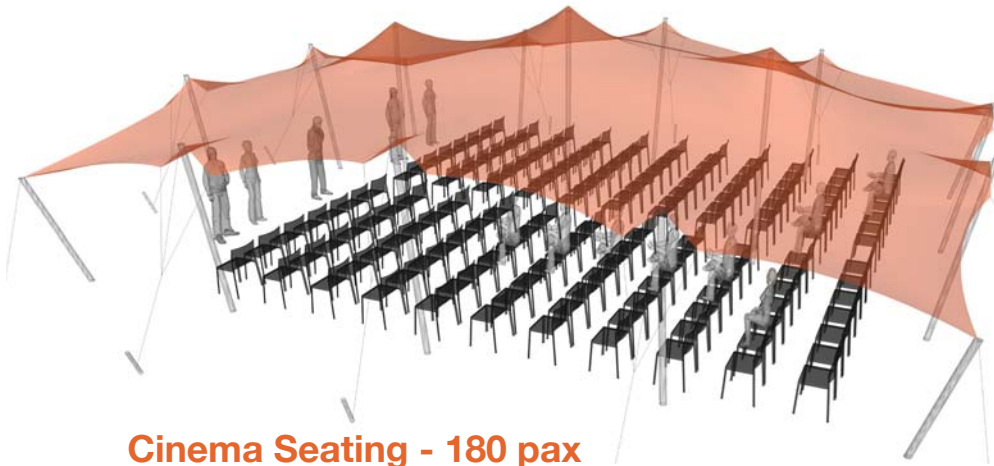

Nomadik® Stretch Tent 12m x 15m (180m²) / 39ft x 49ft (1911 sq. ft.) All Sides Up

Cinema Seating - 180 pax

Cocktail Seating - 120 pax

Banquet Seating - 90 pax

TENT SIZE IN METERS	SQUARE METERS	TENT SIZE IN FEET	SQUARE FEET	VOLUMETRIC WEIGHT	WEIGHT	APPROX. DIMENSIONS WHEN PACKED	RIGGERS NEEDED	APPROX. TIME TO SET UP
12m x 15m	180m ²	39ft x 49ft	1911 sq. ft	165.6	139 kg	120cm x 75cm x 55cm	2-3	2 hrs