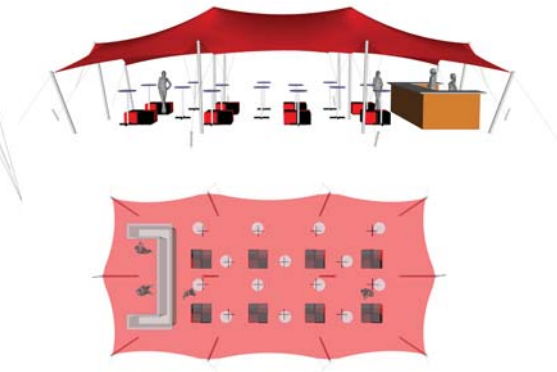

Nomadik® Stretch Tent 7.5m x 15m (112.5m²) / 24ft x 49ft (112.5 sq. ft.) All Sides Up

Cinema Seating - 112 pax

Cocktail Seating - 75 pax

Banquet Seating - 56 pax

TENT SIZE IN METERS	SQUARE METERS	TENT SIZE IN FEET	SQUARE FEET	VOLUMETRIC WEIGHT	WEIGHT	APPROX. DIMENSIONS WHEN PACKED	RIGGERS NEEDED	APPROX. TIME TO SET UP
7.5m x 15m	112.5 m ²	24ft x 49ft	112.5 sq. ft	103.5	98.5 kg	110cm x 60cm x 58cm	2-3	1 - 1.5 hrs