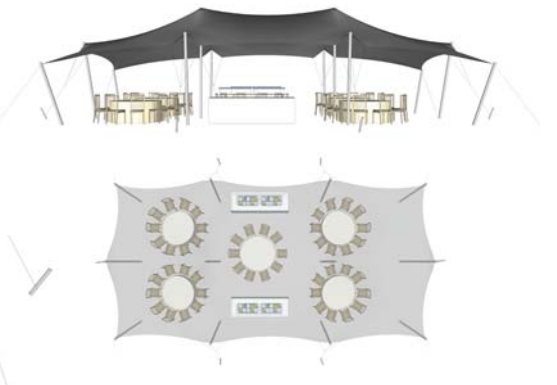

Nomadik® Stretch Tent 7.5m x 15m (112.5m²) / 24ft x 49ft (112.5 sq. ft.) All Sides Up

Cinema Seating - 112 pax

Cocktail Seating - 75 pax

Banquet Seating - 56 pax

TENT SIZE IN METERS	SQUARE METERS	TENT SIZE IN FEET	SQUARE FEET	VOLUMETRIC WEIGHT	WEIGHT	APPROX. DIMENSIONS WHEN PACKED	RIGGERS NEEDED	APPROX. TIME TO SET UP
7.5m x 15m	112.5 m ²	24ft x 49ft	112.5 sq. ft	103.5	98.5 kg	110cm x 60cm x 58cm	2-3	1 - 1.5 hrs