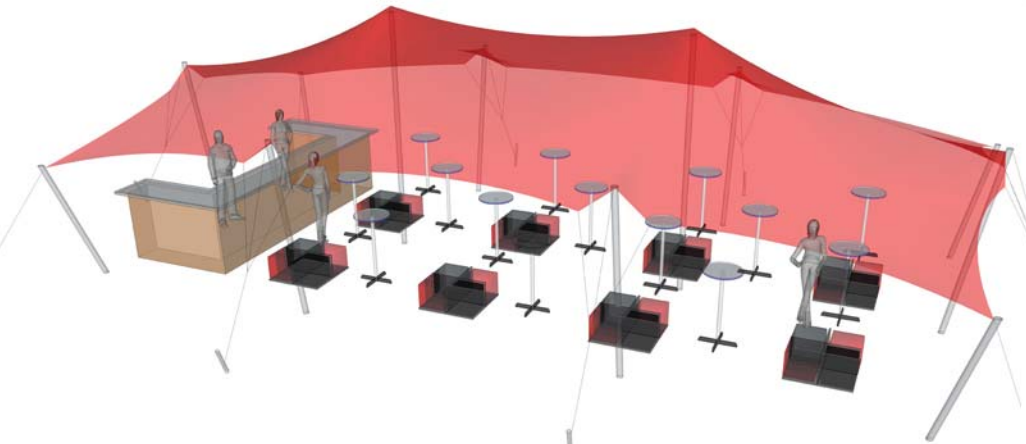

Nomadik® Stretch Tent 7.5m x 15m (112.5m²) / 24ft x 49ft (112.5 sq. ft.) All Sides Up

Cinema Seating - 112 pax

Cocktail Seating - 75 pax

Banquet Seating - 56 pax

TENT SIZE IN METERS	SQUARE METERS	TENT SIZE IN FEET	SQUARE FEET	VOLUMETRIC WEIGHT	WEIGHT	APPROX. DIMENSIONS WHEN PACKED	RIGGERS NEEDED	APPROX. TIME TO SET UP
7.5m x 15m	112.5 m ²	24ft x 49ft	112.5 sq. ft	103.5	98.5 kg	110cm x 60cm x 58cm	2-3	1 - 1.5 hrs