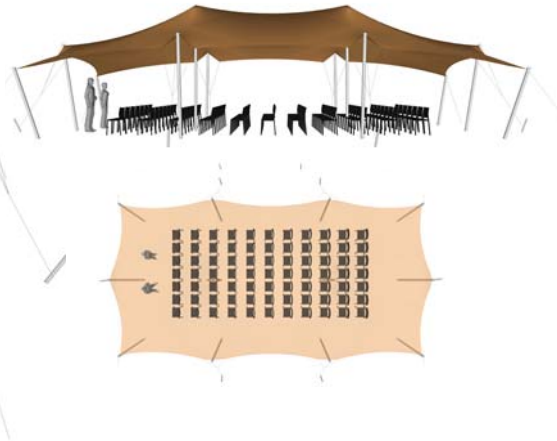

Nomadik® Stretch Tent 7.5m x 15m (112.5m²) / 24ft x 49ft (112.5 sq. ft.) All Sides Up

Cinema Seating - 112 pax

Cocktail Seating - 75 pax

Banquet Seating - 56 pax

TENT SIZE IN METERS	SQUARE METERS	TENT SIZE IN FEET	SQUARE FEET	VOLUMETRIC WEIGHT	WEIGHT	APPROX. DIMENSIONS WHEN PACKED	RIGGERS NEEDED	APPROX. TIME TO SET UP
7.5m x 15m	112.5 m ²	24ft x 49ft	112.5 sq. ft	103.5	98.5 kg	110cm x 60cm x 58cm	2-3	1 - 1.5 hrs