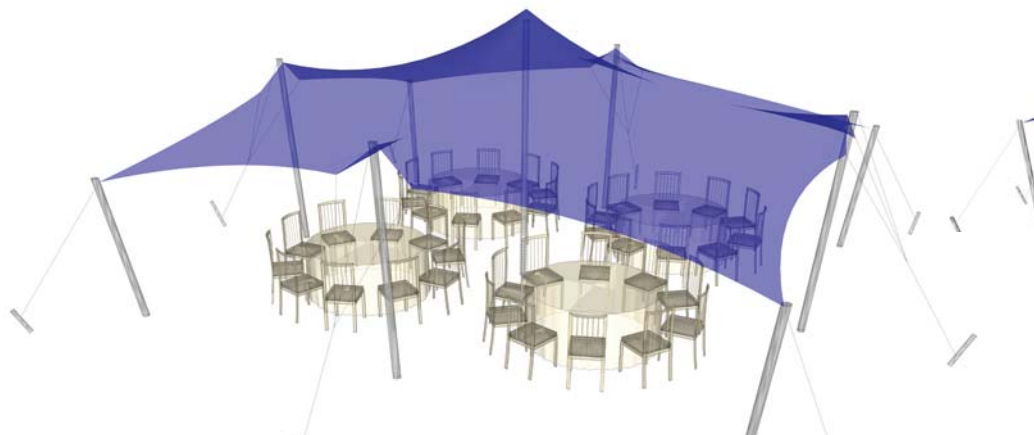

**Nomadik® Stretch Tent 8m x 9m (72m<sup>2</sup>) / 26ft x 29ft (754 sq. ft.) All Sides Up**

**Cinema Seating - 72 pax**

**Cocktail Seating - 48 pax**

**Banquet Seating - 36 pax**

TENT SIZE IN METERS	SQUARE METERS	TENT SIZE IN FEET	SQUARE FEET	VOLUMETRIC WEIGHT	WEIGHT	APPROX. DIMENSIONS WHEN PACKED	RIGGERS NEEDED	APPROX. TIME TO SET UP
8m x 9m	72m <sup>2</sup>	26ft x 29ft	72 sq. ft	66.24	58.5 kg	96cm x 55cm x 50cm	1-2	45 min