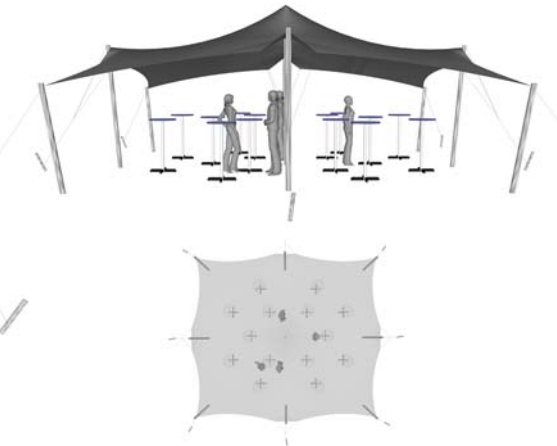

**Nomadik® Stretch Tent 8m x 9m (72m<sup>2</sup>) / 26ft x 29ft (754 sq. ft.) All Sides Up**

**Cinema Seating - 72 pax**

**Cocktail Seating - 48 pax**

**Banquet Seating - 36 pax**

TENT SIZE IN METERS	SQUARE METERS	TENT SIZE IN FEET	SQUARE FEET	VOLUMETRIC WEIGHT	WEIGHT	APPROX. DIMENSIONS WHEN PACKED	RIGGERS NEEDED	APPROX. TIME TO SET UP
8m x 9m	72m <sup>2</sup>	26ft x 29ft	72 sq. ft	66.24	58.5 kg	96cm x 55cm x 50cm	1-2	45 min