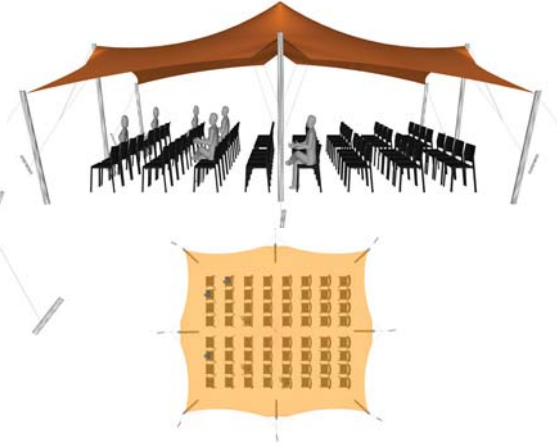

**Nomadik® Stretch Tent 8m x 9m (72m<sup>2</sup>) / 26ft x 29ft (754 sq. ft.) All Sides Up**

**Cinema Seating - 72 pax**

**Cocktail Seating - 48 pax**

**Banquet Seating - 36 pax**

TENT SIZE IN METERS	SQUARE METERS	TENT SIZE IN FEET	SQUARE FEET	VOLUMETRIC WEIGHT	WEIGHT	APPROX. DIMENSIONS WHEN PACKED	RIGGERS NEEDED	APPROX. TIME TO SET UP
8m x 9m	72m <sup>2</sup>	26ft x 29ft	72 sq. ft	66.24	58.5 kg	96cm x 55cm x 50cm	1-2	45 min