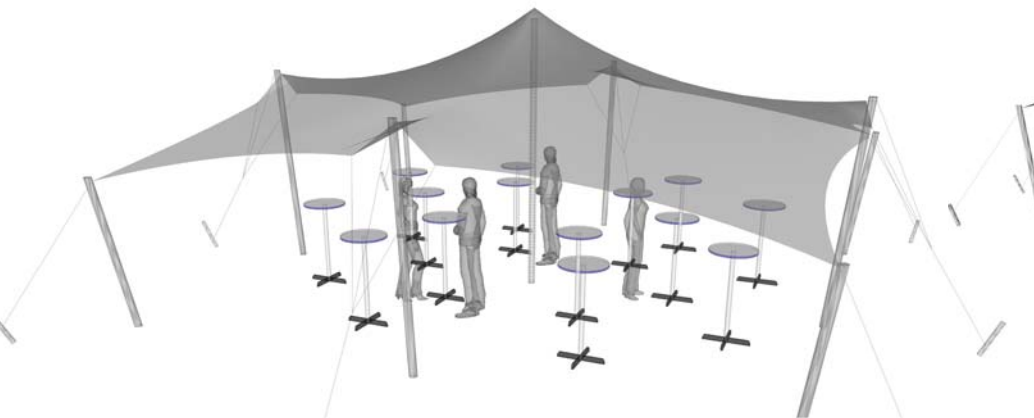

**Nomadik® Stretch Tent 8m x 9m (72m<sup>2</sup>) / 26ft x 29ft (754 sq. ft.) All Sides Up**

**Cinema Seating - 72 pax**

**Cocktail Seating - 48 pax**

**Banquet Seating - 36 pax**

TENT SIZE IN METERS	SQUARE METERS	TENT SIZE IN FEET	SQUARE FEET	VOLUMETRIC WEIGHT	WEIGHT	APPROX. DIMENSIONS WHEN PACKED	RIGGERS NEEDED	APPROX. TIME TO SET UP
8m x 9m	72m <sup>2</sup>	26ft x 29ft	72 sq. ft	66.24	58.5 kg	96cm x 55cm x 50cm	1-2	45 min