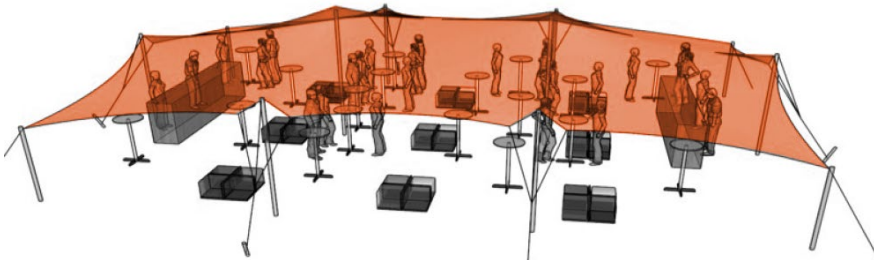

NOMADIK

STRETCH TENTS & CANOPIES

NOMADIK STRETCH TENT

10.5m x 15 (157m²) | STANDARD RIGGING | ALL SIDES UP

BANQUET SEATING

75 pax

COCKTAIL SEATING

100 pax

CINEMA SEATING

150 pax

RIGGING EQUIPMENT	AMOUNT
2m Poles (50mm)	4
3m Poles - (50mm) With Eye	6
4.5m Poles (76mm)	2
Base Plates (76mm)	2
Mushroom Tops (76mm)	2
Rubber Tops (White)	10
Rubber Tops (Brown)	10