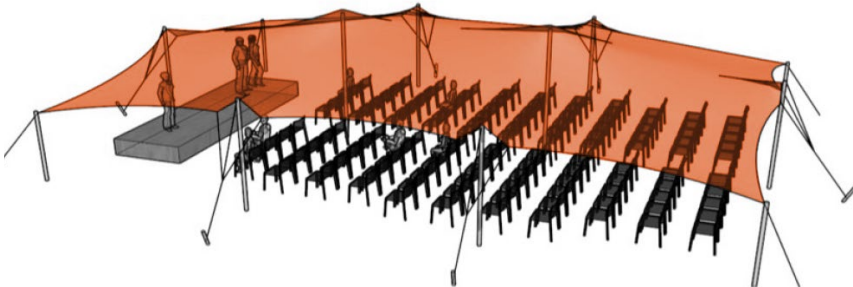

NOMADIK

STRETCH TENTS & CANOPIES

NOMADIK STRETCH TENT

10.5m x 15 (157m²) | STANDARD RIGGING | ALL SIDES UP

BANQUET SEATING

75 pax

COCKTAIL SEATING

100 pax

CINEMA SEATING

150 pax

RIGGING EQUIPMENT	AMOUNT
2m Poles (50mm)	4
3m Poles - (50mm) With Eye	6
4.5m Poles (76mm)	2
Base Plates (76mm)	2
Mushroom Tops (76mm)	2
Rubber Tops (White)	10
Rubber Tops (Brown)	10