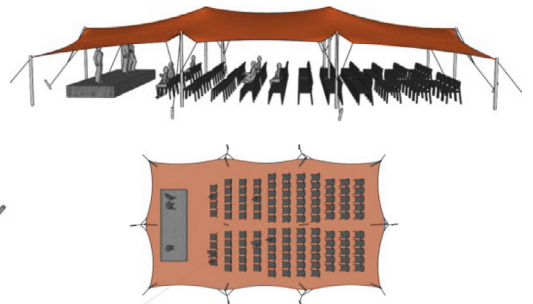

NOMADIK

STRETCH TENTS & CANOPIES

NOMADIK STRETCH TENT

10.5m x 15 (157m²) | STANDARD RIGGING | ALL SIDES UP

BANQUET SEATING

75 pax

COCKTAIL SEATING

100 pax

CINEMA SEATING

150 pax

RIGGING EQUIPMENT	AMOUNT
2m Poles (50mm)	4
3m Poles - (50mm) With Eye	6
4.5m Poles (76mm)	2
Base Plates (76mm)	2
Mushroom Tops (76mm)	2
Rubber Tops (White)	10
Rubber Tops (Brown)	10