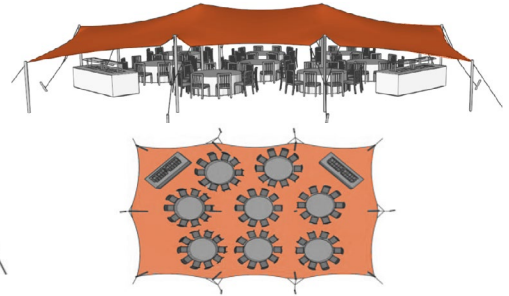

NOMADIK

STRETCH TENTS & CANOPIES

NOMADIK STRETCH TENT

10.5m x 15 (157m²) | STANDARD RIGGING | ALL SIDES UP

BANQUET SEATING

75 pax

COCKTAIL SEATING

100 pax

CINEMA SEATING

150 pax

RIGGING EQUIPMENT	AMOUNT
2m Poles (50mm)	4
3m Poles - (50mm) With Eye	6
4.5m Poles (76mm)	2
Base Plates (76mm)	2
Mushroom Tops (76mm)	2
Rubber Tops (White)	10
Rubber Tops (Brown)	10