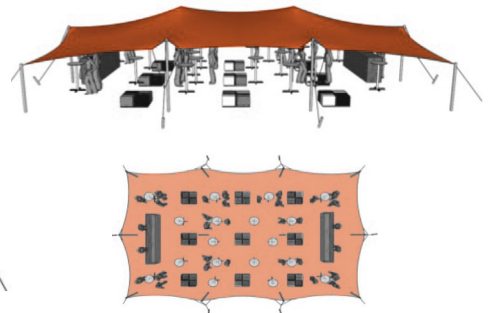

NOMADIK

STRETCH TENTS & CANOPIES

NOMADIK STRETCH TENT

10.5m x 15 (157m²) | STANDARD RIGGING | ALL SIDES UP

BANQUET SEATING

75 pax

COCKTAIL SEATING

100 pax

CINEMA SEATING

150 pax

RIGGING EQUIPMENT	AMOUNT
2m Poles (50mm)	4
3m Poles - (50mm) With Eye	6
4.5m Poles (76mm)	2
Base Plates (76mm)	2
Mushroom Tops (76mm)	2
Rubber Tops (White)	10
Rubber Tops (Brown)	10