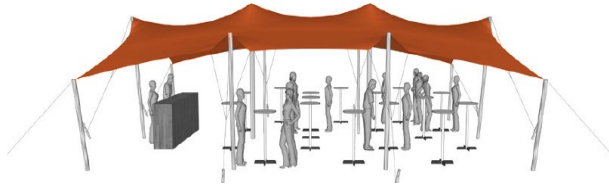

COCKTAIL SEATING 80 pax