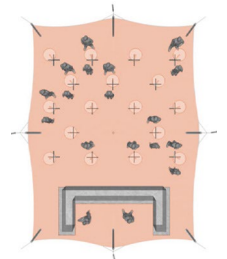

CINEMA SEATING 120 pax

TENT SIZE	TENT AREA	VOLUMETRIC WEIGHT	WEIGHT	APPROX. DIMENSIONS WHEN PACKED	RIGGERS NEEDED	APPROX TIME TO SET UP
10 x 10.5 m 32 ft x 39 ft	105m² 1248 sq. ft	110.4	104.5 kg	110cm x 65cm x 60cm	2-3	1-1.5 hrs

EMAIL: sales@nomadiktents.co.za
www.nomadiktents.co.za