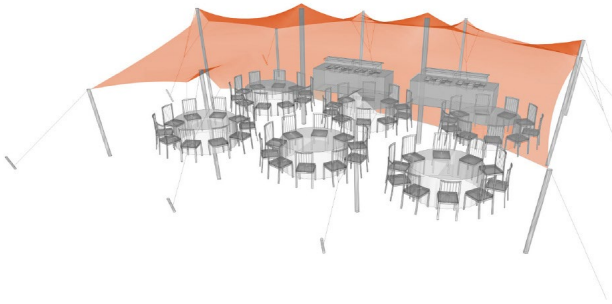

## NOMADIK® STRETCH TENT

10m x 10.5 (105m<sup>2</sup>) | 32ft x 39ft (1248 sq. ft.) | ALL SIDES

### BANQUET SEATING 60 pax

### COCKTAIL SEATING 80 pax

### CINEMA SEATING 120 pax

TENT SIZE	TENT AREA	VOLUMETRIC WEIGHT	WEIGHT	APPROX. DIMENSIONS WHEN PACKED	RIGGERS NEEDED	APPROX TIME TO SET UP
10 x 10.5 m 32 ft x 39 ft	105m <sup>2</sup> 1248 sq. ft	110.4	104.5 kg	110cm x 65cm x 60cm	2-3	1-1.5 hrs