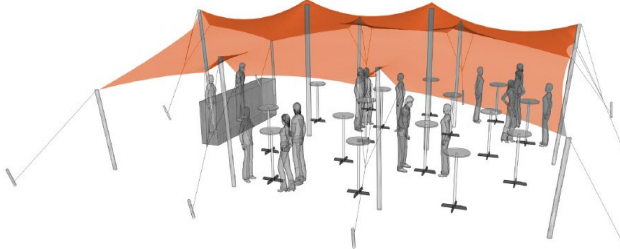

COCKTAIL SEATING 80 pax