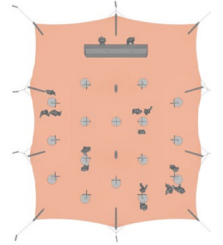

COCKTAIL SEATING 80 pax