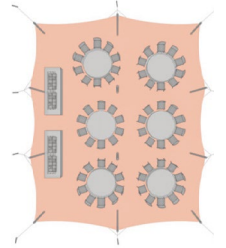

## NOMADIK® STRETCH TENT

10m x 10.5 (105m<sup>2</sup>) | 32ft x 39ft (1248 sq. ft.) | ALL SIDES

### BANQUET SEATING 60 pax