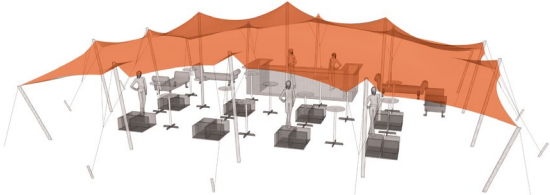

NOMADIK®

STRETCH TENTS & CANOPIES

NOMADIK® STRETCH TENT

12m x 15m (180m²) | 39 ft x 49 ft (590 sq. ft.) | ALL SIDES UP

CINEMA SEATING

180 pax

COCKTAIL SEATING

120 pax

BANQUET SEATING

90 pax

TENT SIZE	TENT AREA	VOLUMETRIC WEIGHT	WEIGHT	APPROX. DIMENSIONS WHEN PACKED	RIGGERS NEEDED	APPROX TIME TO SET UP
12m x 15m 39ft x 49ft	180m ² 1911 sq. ft.	165.6	139 kg	120cm x 75cm x 55cm	2-3	2 hrs