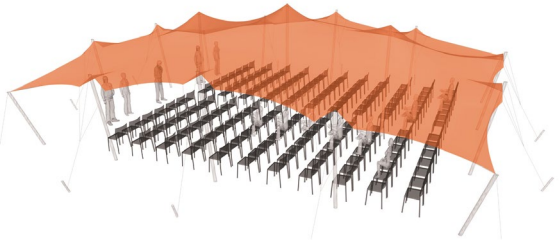

NOMADIK®

STRETCH TENTS & CANOPIES

NOMADIK® STRETCH TENT

12m x 15m (180m²) | 39 ft x 49 ft (590 sq. ft.) | ALL SIDES UP

CINEMA SEATING

180 pax

COCKTAIL SEATING

120 pax

BANQUET SEATING

90 pax

TENT SIZE	TENT AREA	VOLUMETRIC WEIGHT	WEIGHT	APPROX. DIMENSIONS WHEN PACKED	RIGGERS NEEDED	APPROX TIME TO SET UP
12m x 15m 39ft x 49ft	180m ² 1911 sq. ft.	165.6	139 kg	120cm x 75cm x 55cm	2-3	2 hrs