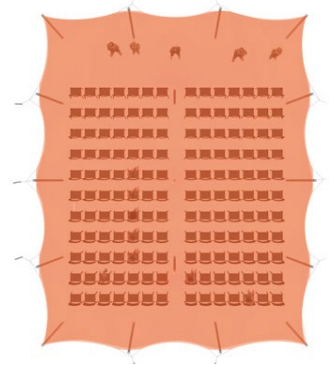

NOMADIK®

STRETCH TENTS & CANOPIES

NOMADIK® STRETCH TENT

12m x 15m (180m²) | 39 ft x 49 ft (590 sq. ft.) | ALL SIDES UP

CINEMA SEATING

180 pax

COCKTAIL SEATING

120 pax

BANQUET SEATING

90 pax

TENT SIZE	TENT AREA	VOLUMETRIC WEIGHT	WEIGHT	APPROX. DIMENSIONS WHEN PACKED	RIGGERS NEEDED	APPROX TIME TO SET UP
12m x 15m 39ft x 49ft	180m ² 1911 sq. ft.	165.6	139 kg	120cm x 75cm x 55cm	2-3	2 hrs