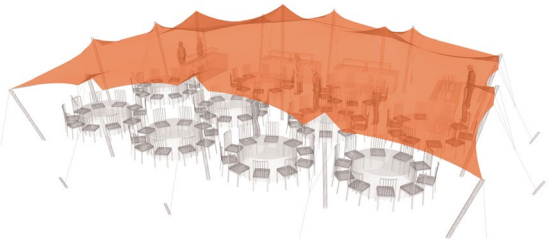

NOMADIK®

STRETCH TENTS & CANOPIES

NOMADIK® STRETCH TENT

12m x 15m (180m²) | 39 ft x 49 ft (590 sq. ft.) | ALL SIDES UP

CINEMA SEATING

180 pax

COCKTAIL SEATING

120 pax

BANQUET SEATING

90 pax

TENT SIZE	TENT AREA	VOLUMETRIC WEIGHT	WEIGHT	APPROX. DIMENSIONS WHEN PACKED	RIGGERS NEEDED	APPROX TIME TO SET UP
12m x 15m 39ft x 49ft	180m ² 1911 sq. ft.	165.6	139 kg	120cm x 75cm x 55cm	2-3	2 hrs