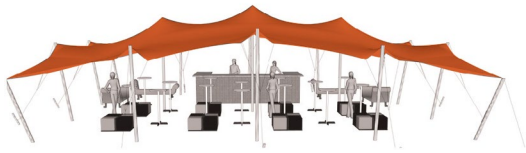

NOMADIK®

STRETCH TENTS & CANOPIES

NOMADIK® STRETCH TENT

12m x 15m (180m²) | 39 ft x 49 ft (590 sq. ft.) | ALL SIDES UP

CINEMA SEATING

180 pax

COCKTAIL SEATING

120 pax

BANQUET SEATING

90 pax

TENT SIZE	TENT AREA	VOLUMETRIC WEIGHT	WEIGHT	APPROX. DIMENSIONS WHEN PACKED	RIGGERS NEEDED	APPROX TIME TO SET UP
12m x 15m 39ft x 49ft	180m ² 1911 sq. ft.	165.6	139 kg	120cm x 75cm x 55cm	2-3	2 hrs