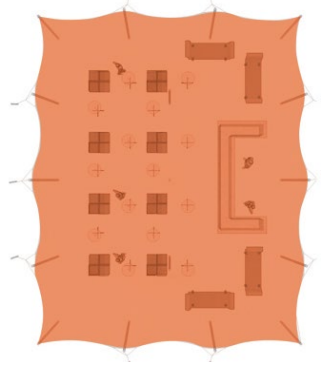

NOMADIK®

STRETCH TENTS & CANOPIES

NOMADIK® STRETCH TENT

12m x 15m (180m²) | 39 ft x 49 ft (590 sq. ft.) | ALL SIDES UP

CINEMA SEATING

180 pax

COCKTAIL SEATING

120 pax

BANQUET SEATING

90 pax

TENT SIZE	TENT AREA	VOLUMETRIC WEIGHT	WEIGHT	APPROX. DIMENSIONS WHEN PACKED	RIGGERS NEEDED	APPROX TIME TO SET UP
12m x 15m 39ft x 49ft	180m ² 1911 sq. ft.	165.6	139 kg	120cm x 75cm x 55cm	2-3	2 hrs