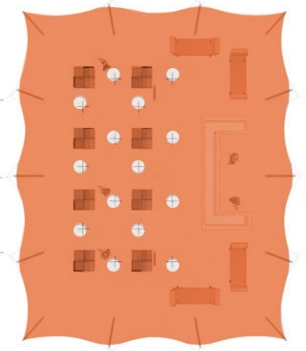

NOMADIK®

STRETCH TENTS & CANOPIES

NOMADIK® STRETCH TENT

12m x 18m (216m²) | 39 ft x 59 ft (708 sq. ft.) | ALL SIDES UP

CINEMA SEATING

216 pax

COCKTAIL SEATING

144 pax

BANQUET SEATING

108 pax

TENT SIZE	TENT AREA	VOLUMETRIC WEIGHT	WEIGHT	APPROX. DIMENSIONS WHEN PACKED	RIGGERS NEEDED	APPROX TIME TO SET UP
12m x 18m 39ft x 59ft	216m ² 2301 sq. ft.	198.72	184.5 kg	140cm x 80cm x 80cm	3	2 hrs