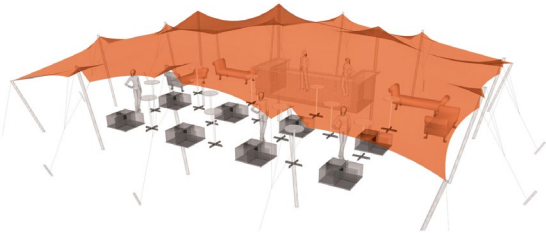

NOMADIK®

STRETCH TENTS & CANOPIES

NOMADIK® STRETCH TENT

12m x 18m (216m²) | 39 ft x 59 ft (708 sq. ft.) | ALL SIDES UP

CINEMA SEATING

216 pax

COCKTAIL SEATING

144 pax

BANQUET SEATING

108 pax

TENT SIZE	TENT AREA	VOLUMETRIC WEIGHT	WEIGHT	APPROX. DIMENSIONS WHEN PACKED	RIGGERS NEEDED	APPROX TIME TO SET UP
12m x 18m 39ft x 59ft	216m ² 2301 sq. ft.	198.72	184.5 kg	140cm x 80cm x 80cm	3	2 hrs