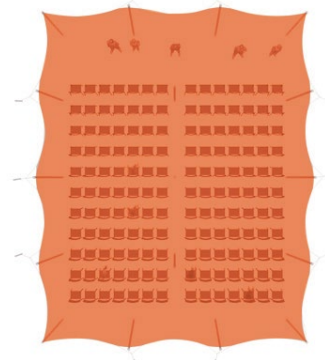

NOMADIK®

STRETCH TENTS & CANOPIES

NOMADIK® STRETCH TENT

12m x 18m (216m²) | 39 ft x 59 ft (708 sq. ft.) | ALL SIDES UP

CINEMA SEATING

216 pax

COCKTAIL SEATING

144 pax

BANQUET SEATING

108 pax

TENT SIZE	TENT AREA	VOLUMETRIC WEIGHT	WEIGHT	APPROX. DIMENSIONS WHEN PACKED	RIGGERS NEEDED	APPROX TIME TO SET UP
12m x 18m 39ft x 59ft	216m ² 2301 sq. ft.	198.72	184.5 kg	140cm x 80cm x 80cm	3	2 hrs