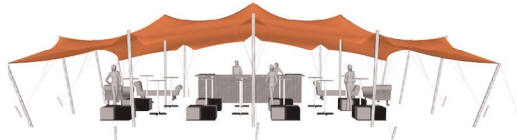

NOMADIK®

STRETCH TENTS & CANOPIES

NOMADIK® STRETCH TENT

12m x 18m (216m²) | 39 ft x 59 ft (708 sq. ft.) | ALL SIDES UP

CINEMA SEATING

216 pax

COCKTAIL SEATING

144 pax

BANQUET SEATING

108 pax

TENT SIZE	TENT AREA	VOLUMETRIC WEIGHT	WEIGHT	APPROX. DIMENSIONS WHEN PACKED	RIGGERS NEEDED	APPROX TIME TO SET UP
12m x 18m 39ft x 59ft	216m ² 2301 sq. ft.	198.72	184.5 kg	140cm x 80cm x 80cm	3	2 hrs