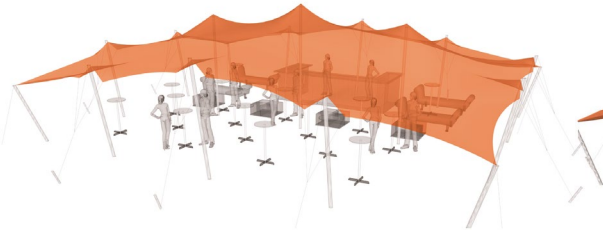

COCKTAIL SEATING

144 pax