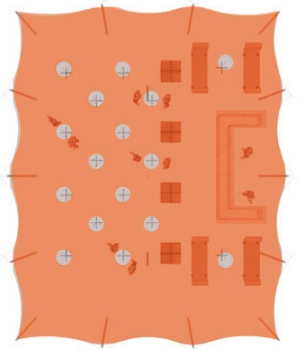

COCKTAIL SEATING

144 pax