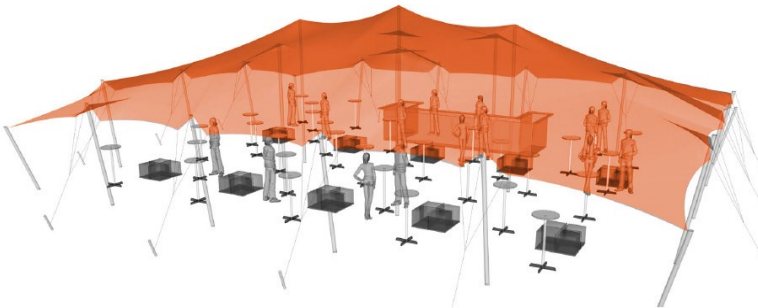

NOMADIK®

STRETCH TENTS & CANOPIES

NOMADIK® STRETCH TENT

15m x 21 (315m²) | 49ft x 65ft (3835 sq. ft.) | ALL SIDES

BANQUET SEATING 150 pax

COCKTAIL SEATING 200 pax

CINEMA SEATING 300 pax

TENT SIZE	TENT AREA	VOLUMETRIC WEIGHT	WEIGHT	APPROX. DIMENSIONS WHEN PACKED	RIGGERS NEEDED	APPROX TIME TO SET UP
15 x 21 m 49 ft x 65 ft	315m ² 3835 sq.ft.	276	245 kg	120cm x 100cm x 65cm	3	2.5 hrs