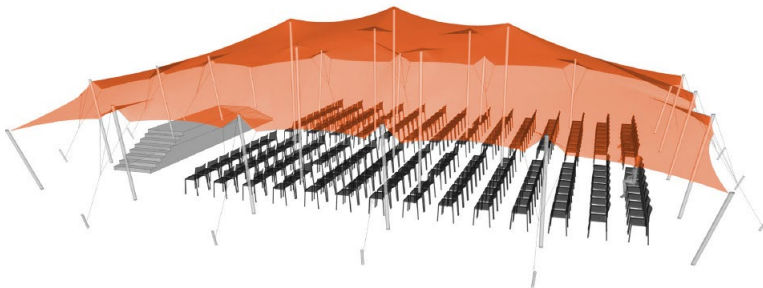

NOMADIK®

STRETCH TENTS & CANOPIES

NOMADIK® STRETCH TENT

15m x 21 (315m²) | 49ft x 65ft (3835 sq. ft.) | ALL SIDES

BANQUET SEATING 150 pax

COCKTAIL SEATING 200 pax

CINEMA SEATING 300 pax

TENT SIZE	TENT AREA	VOLUMETRIC WEIGHT	WEIGHT	APPROX. DIMENSIONS WHEN PACKED	RIGGERS NEEDED	APPROX TIME TO SET UP
15 x 21 m 49 ft x 65 ft	315m ² 3835 sq.ft.	276	245 kg	120cm x 100cm x 65cm	3	2.5 hrs