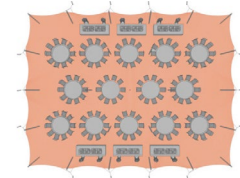

NOMADIK®

STRETCH TENTS & CANOPIES

NOMADIK® STRETCH TENT

15m x 21 (315m²) | 49ft x 65ft (3835 sq. ft.) | ALL SIDES

BANQUET SEATING 150 pax

COCKTAIL SEATING 200 pax

CINEMA SEATING 300 pax

TENT SIZE	TENT AREA	VOLUMETRIC WEIGHT	WEIGHT	APPROX. DIMENSIONS WHEN PACKED	RIGGERS NEEDED	APPROX TIME TO SET UP
15 x 21 m 49 ft x 65 ft	315m ² 3835 sq.ft.	276	245 kg	120cm x 100cm x 65cm	3	2.5 hrs