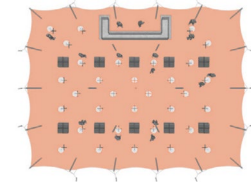

NOMADIK®

STRETCH TENTS & CANOPIES

NOMADIK® STRETCH TENT

15m x 21 (315m²) | 49ft x 65ft (3835 sq. ft.) | ALL SIDES

BANQUET SEATING 150 pax

COCKTAIL SEATING 200 pax

CINEMA SEATING 300 pax

TENT SIZE	TENT AREA	VOLUMETRIC WEIGHT	WEIGHT	APPROX. DIMENSIONS WHEN PACKED	RIGGERS NEEDED	APPROX TIME TO SET UP
15 x 21 m 49 ft x 65 ft	315m ² 3835 sq.ft.	276	245 kg	120cm x 100cm x 65cm	3	2.5 hrs