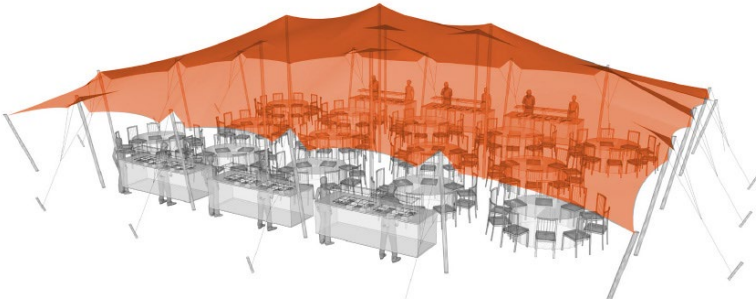

NOMADIK®

STRETCH TENTS & CANOPIES

NOMADIK® STRETCH TENT

15m x 21 (315m²) | 49ft x 65ft (3835 sq. ft.) | ALL SIDES

BANQUET SEATING 150 pax

COCKTAIL SEATING 200 pax

CINEMA SEATING 300 pax

TENT SIZE	TENT AREA	VOLUMETRIC WEIGHT	WEIGHT	APPROX. DIMENSIONS WHEN PACKED	RIGGERS NEEDED	APPROX TIME TO SET UP
15 x 21 m 49 ft x 65 ft	315m ² 3835 sq.ft.	276	245 kg	120cm x 100cm x 65cm	3	2.5 hrs