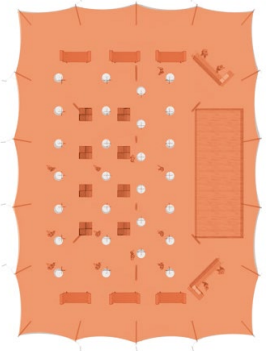

NOMADIK®

STRETCH TENTS & CANOPIES

NOMADIK® STRETCH TENT

18m x 25m (450m²) | 59 ft x 82 ft (1476 sq. ft.) | ALL SIDES UP

CINEMA SEATING

216 pax

COCKTAIL SEATING

144 pax

BANQUET SEATING

108 pax

TENT SIZE	TENT AREA	VOLUMETRIC WEIGHT	WEIGHT	APPROX. DIMENSIONS WHEN PACKED	RIGGERS NEEDED	APPROX TIME TO SET UP
18m x 25m 59ft x 82ft	450m ² 4838 sq. ft.	414	401 kg	150cm x 140cm x 90cm	3-4	3 hrs