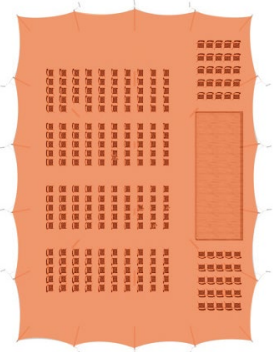

NOMADIK®

STRETCH TENTS & CANOPIES

NOMADIK® STRETCH TENT

18m x 25m (450m²) | 59 ft x 82 ft (1476 sq. ft.) | ALL SIDES UP

CINEMA SEATING

216 pax

COCKTAIL SEATING

144 pax

BANQUET SEATING

108 pax

TENT SIZE	TENT AREA	VOLUMETRIC WEIGHT	WEIGHT	APPROX. DIMENSIONS WHEN PACKED	RIGGERS NEEDED	APPROX TIME TO SET UP
18m x 25m 59ft x 82ft	450m ² 4838 sq. ft.	414	401 kg	150cm x 140cm x 90cm	3-4	3 hrs