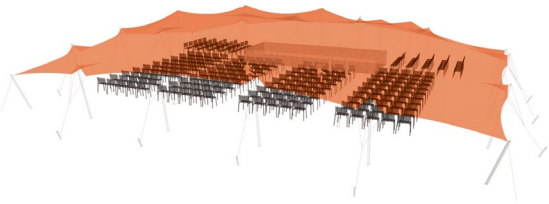

NOMADIK®

STRETCH TENTS & CANOPIES

NOMADIK® STRETCH TENT

18m x 25m (450m²) | 59 ft x 82 ft (1476 sq. ft.) | ALL SIDES UP

CINEMA SEATING

216 pax

COCKTAIL SEATING

144 pax

BANQUET SEATING

108 pax

TENT SIZE	TENT AREA	VOLUMETRIC WEIGHT	WEIGHT	APPROX. DIMENSIONS WHEN PACKED	RIGGERS NEEDED	APPROX TIME TO SET UP
18m x 25m 59ft x 82ft	450m ² 4838 sq. ft.	414	401 kg	150cm x 140cm x 90cm	3-4	3 hrs