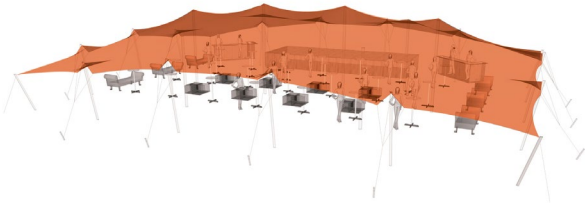

NOMADIK®

STRETCH TENTS & CANOPIES

NOMADIK® STRETCH TENT

18m x 25m (450m²) | 59 ft x 82 ft (1476 sq. ft.) | ALL SIDES UP

CINEMA SEATING

216 pax

COCKTAIL SEATING

144 pax

BANQUET SEATING

108 pax

TENT SIZE	TENT AREA	VOLUMETRIC WEIGHT	WEIGHT	APPROX. DIMENSIONS WHEN PACKED	RIGGERS NEEDED	APPROX TIME TO SET UP
18m x 25m 59ft x 82ft	450m ² 4838 sq. ft.	414	401 kg	150cm x 140cm x 90cm	3-4	3 hrs