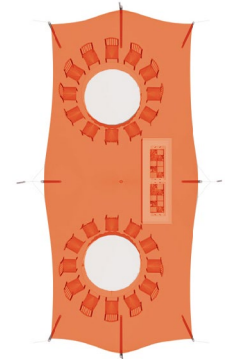

NOMADIK®

STRETCH TENTS & CANOPIES

NOMADIK® STRETCH TENT

4.5m x 10m (45m²) | 14 ft x 32 ft (147 sq. ft.) | ALL SIDES UP

CINEMA SEATING

45 pax

COCKTAIL SEATING

30 pax

BANQUET SEATING

22 pax

TENT SIZE	TENT AREA	VOLUMETRIC WEIGHT	WEIGHT	APPROX. DIMENSIONS WHEN PACKED	RIGGERS NEEDED	APPROX TIME TO SET UP
4.5m x 10m 14ft x 32ft	45m ² 448 sq. ft.	41.4	39 kg	95cm x 50cm x 40cm	1-2	1-1.5 hrs