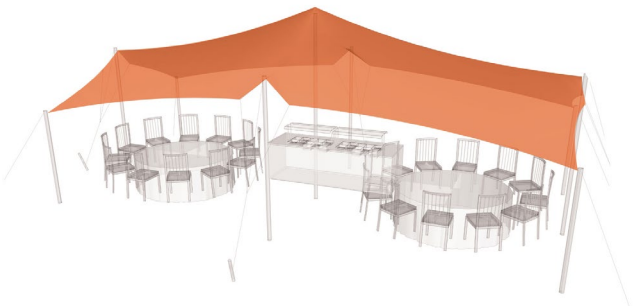

NOMADIK®

STRETCH TENTS & CANOPIES

NOMADIK® STRETCH TENT

4.5m x 10m (45m²) | 14 ft x 32 ft (147 sq. ft.) | ALL SIDES UP

CINEMA SEATING

45 pax

COCKTAIL SEATING

30 pax

BANQUET SEATING

22 pax

TENT SIZE	TENT AREA	VOLUMETRIC WEIGHT	WEIGHT	APPROX. DIMENSIONS WHEN PACKED	RIGGERS NEEDED	APPROX TIME TO SET UP
4.5m x 10m 14ft x 32ft	45m ² 448 sq. ft.	41.4	39 kg	95cm x 50cm x 40cm	1-2	1-1.5 hrs