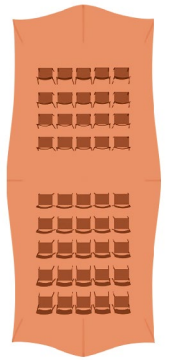

NOMADIK®

STRETCH TENTS & CANOPIES

NOMADIK® STRETCH TENT

4.5m x 10m (45m²) | 14 ft x 32 ft (147 sq. ft.) | ALL SIDES UP

CINEMA SEATING

45 pax

COCKTAIL SEATING

30 pax

BANQUET SEATING

22 pax

TENT SIZE	TENT AREA	VOLUMETRIC WEIGHT	WEIGHT	APPROX. DIMENSIONS WHEN PACKED	RIGGERS NEEDED	APPROX TIME TO SET UP
4.5m x 10m 14ft x 32ft	45m ² 448 sq. ft.	41.4	39 kg	95cm x 50cm x 40cm	1-2	1-1.5 hrs