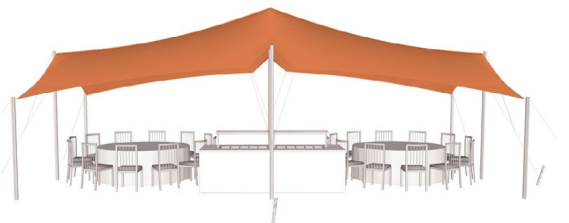

NOMADIK®

STRETCH TENTS & CANOPIES

NOMADIK® STRETCH TENT

4.5m x 10m (45m²) | 14 ft x 32 ft (147 sq. ft.) | ALL SIDES UP

CINEMA SEATING

45 pax

COCKTAIL SEATING

30 pax

BANQUET SEATING

22 pax

TENT SIZE	TENT AREA	VOLUMETRIC WEIGHT	WEIGHT	APPROX. DIMENSIONS WHEN PACKED	RIGGERS NEEDED	APPROX TIME TO SET UP
4.5m x 10m 14ft x 32ft	45m ² 448 sq. ft.	41.4	39 kg	95cm x 50cm x 40cm	1-2	1-1.5 hrs