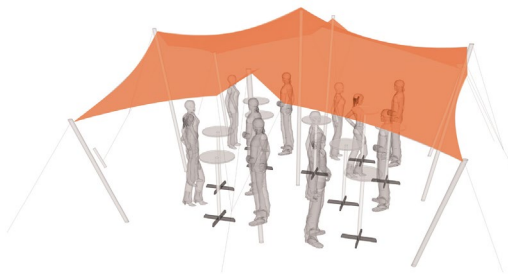

NOMADIK®

STRETCH TENTS & CANOPIES

NOMADIK® STRETCH TENT

5m x 7.5m (37.5m²) | 16 ft x 24.5 ft (123 sq. ft.) | ALL SIDES UP

CINEMA SEATING

36 pax

COCKTAIL SEATING

24 pax

BANQUET SEATING

18 pax

TENT SIZE	TENT AREA	VOLUMETRIC WEIGHT	WEIGHT	APPROX. DIMENSIONS WHEN PACKED	RIGGERS NEEDED	APPROX TIME TO SET UP
5m x 7.5m 16ft x 24.5ft	37.5m ² 392 sq. ft.	33.12	33.5 kg	72cm x 40cm x 35cm	1-2	45 mins