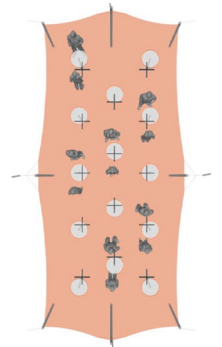

NOMADIK®

STRETCH TENTS & CANOPIES

NOMADIK® STRETCH TENT

7.5m x 10.5 (78m²) | 24ft x 32ft (768 sq. ft.) | ALL SIDES

BANQUET SEATING 37 pax

COCKTAIL SEATING 50 pax

CINEMA SEATING 75 pax

TENT SIZE	TENT AREA	VOLUMETRIC WEIGHT	WEIGHT	APPROX. DIMENSIONS WHEN PACKED	RIGGERS NEEDED	APPROX TIME TO SET UP
7.5 x 10.5 m 24 ft x 32 ft	78m ² 768 sq.ft	69	59 kg	96cm x 55cm x 45cm	1-2	1-1.5 hrs