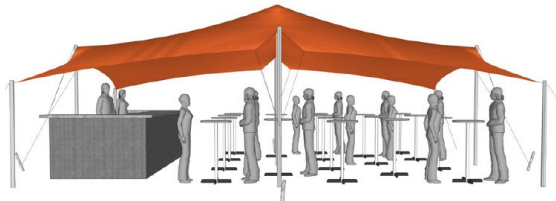

NOMADIK®

STRETCH TENTS & CANOPIES

NOMADIK® STRETCH TENT

7.5m x 10.5 (78m²) | 24ft x 32ft (768 sq. ft.) | ALL SIDES

BANQUET SEATING 37 pax

COCKTAIL SEATING 50 pax

CINEMA SEATING 75 pax

TENT SIZE	TENT AREA	VOLUMETRIC WEIGHT	WEIGHT	APPROX. DIMENSIONS WHEN PACKED	RIGGERS NEEDED	APPROX TIME TO SET UP
7.5 x 10.5 m 24 ft x 32 ft	78m ² 768 sq.ft	69	59 kg	96cm x 55cm x 45cm	1-2	1-1.5 hrs