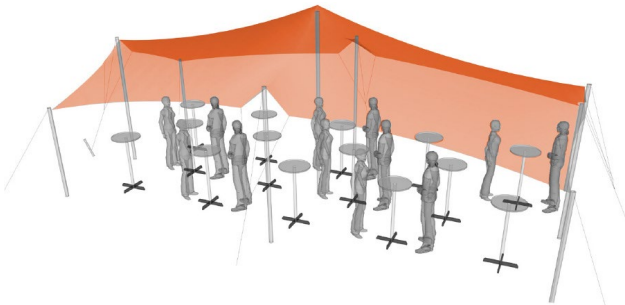

NOMADIK®

STRETCH TENTS & CANOPIES

NOMADIK® STRETCH TENT

7.5m x 10.5 (78m²) | 24ft x 32ft (768 sq. ft.) | ALL SIDES

BANQUET SEATING 37 pax

COCKTAIL SEATING 50 pax

CINEMA SEATING 75 pax

TENT SIZE	TENT AREA	VOLUMETRIC WEIGHT	WEIGHT	APPROX. DIMENSIONS WHEN PACKED	RIGGERS NEEDED	APPROX TIME TO SET UP
7.5 x 10.5 m 24 ft x 32 ft	78m ² 768 sq.ft	69	59 kg	96cm x 55cm x 45cm	1-2	1-1.5 hrs