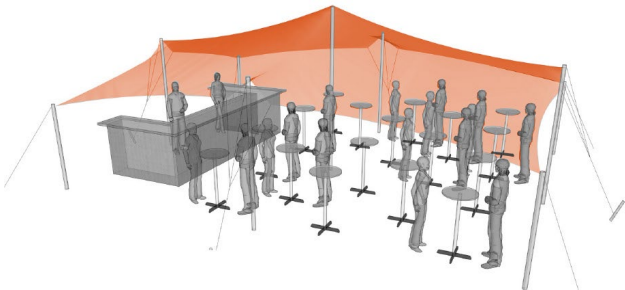

NOMADIK®

STRETCH TENTS & CANOPIES

NOMADIK® STRETCH TENT

7.5m x 10.5 (78m²) | 24ft x 32ft (768 sq. ft.) | ALL SIDES

BANQUET SEATING 37 pax

COCKTAIL SEATING 50 pax

CINEMA SEATING 75 pax

TENT SIZE	TENT AREA	VOLUMETRIC WEIGHT	WEIGHT	APPROX. DIMENSIONS WHEN PACKED	RIGGERS NEEDED	APPROX TIME TO SET UP
7.5 x 10.5 m 24 ft x 32 ft	78m ² 768 sq.ft	69	59 kg	96cm x 55cm x 45cm	1-2	1-1.5 hrs