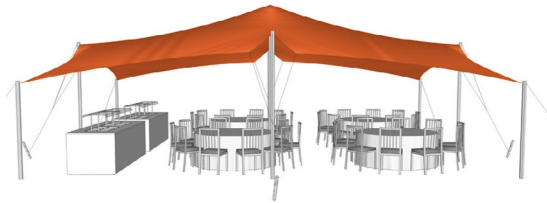

NOMADIK®

STRETCH TENTS & CANOPIES

NOMADIK® STRETCH TENT

7.5m x 10.5 (78m²) | 24ft x 32ft (768 sq. ft.) | ALL SIDES

BANQUET SEATING 37 pax

COCKTAIL SEATING 50 pax

CINEMA SEATING 75 pax

TENT SIZE	TENT AREA	VOLUMETRIC WEIGHT	WEIGHT	APPROX. DIMENSIONS WHEN PACKED	RIGGERS NEEDED	APPROX TIME TO SET UP
7.5 x 10.5 m 24 ft x 32 ft	78m ² 768 sq.ft	69	59 kg	96cm x 55cm x 45cm	1-2	1-1.5 hrs