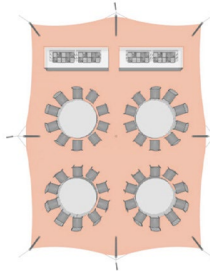

NOMADIK®

STRETCH TENTS & CANOPIES

NOMADIK® STRETCH TENT

7.5m x 10.5 (78m²) | 24ft x 32ft (768 sq. ft.) | ALL SIDES

BANQUET SEATING 37 pax

COCKTAIL SEATING 50 pax

CINEMA SEATING 75 pax

TENT SIZE	TENT AREA	VOLUMETRIC WEIGHT	WEIGHT	APPROX. DIMENSIONS WHEN PACKED	RIGGERS NEEDED	APPROX TIME TO SET UP
7.5 x 10.5 m 24 ft x 32 ft	78m ² 768 sq.ft	69	59 kg	96cm x 55cm x 45cm	1-2	1-1.5 hrs