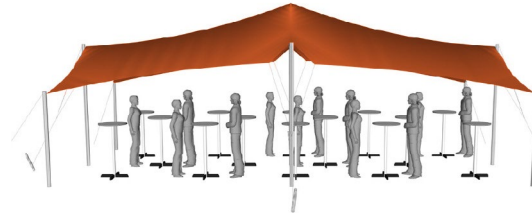

NOMADIK®

STRETCH TENTS & CANOPIES

NOMADIK® STRETCH TENT

7.5m x 10.5 (78m²) | 24ft x 32ft (768 sq. ft.) | ALL SIDES

BANQUET SEATING 37 pax

COCKTAIL SEATING 50 pax

CINEMA SEATING 75 pax

TENT SIZE	TENT AREA	VOLUMETRIC WEIGHT	WEIGHT	APPROX. DIMENSIONS WHEN PACKED	RIGGERS NEEDED	APPROX TIME TO SET UP
7.5 x 10.5 m 24 ft x 32 ft	78m ² 768 sq.ft	69	59 kg	96cm x 55cm x 45cm	1-2	1-1.5 hrs