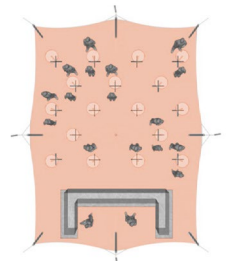

NOMADIK®

STRETCH TENTS & CANOPIES

NOMADIK® STRETCH TENT

7.5m x 10.5 (78m²) | 24ft x 32ft (768 sq. ft.) | ALL SIDES

BANQUET SEATING 37 pax

COCKTAIL SEATING 50 pax

CINEMA SEATING 75 pax

TENT SIZE	TENT AREA	VOLUMETRIC WEIGHT	WEIGHT	APPROX. DIMENSIONS WHEN PACKED	RIGGERS NEEDED	APPROX TIME TO SET UP
7.5 x 10.5 m 24 ft x 32 ft	78m ² 768 sq.ft	69	59 kg	96cm x 55cm x 45cm	1-2	1-1.5 hrs